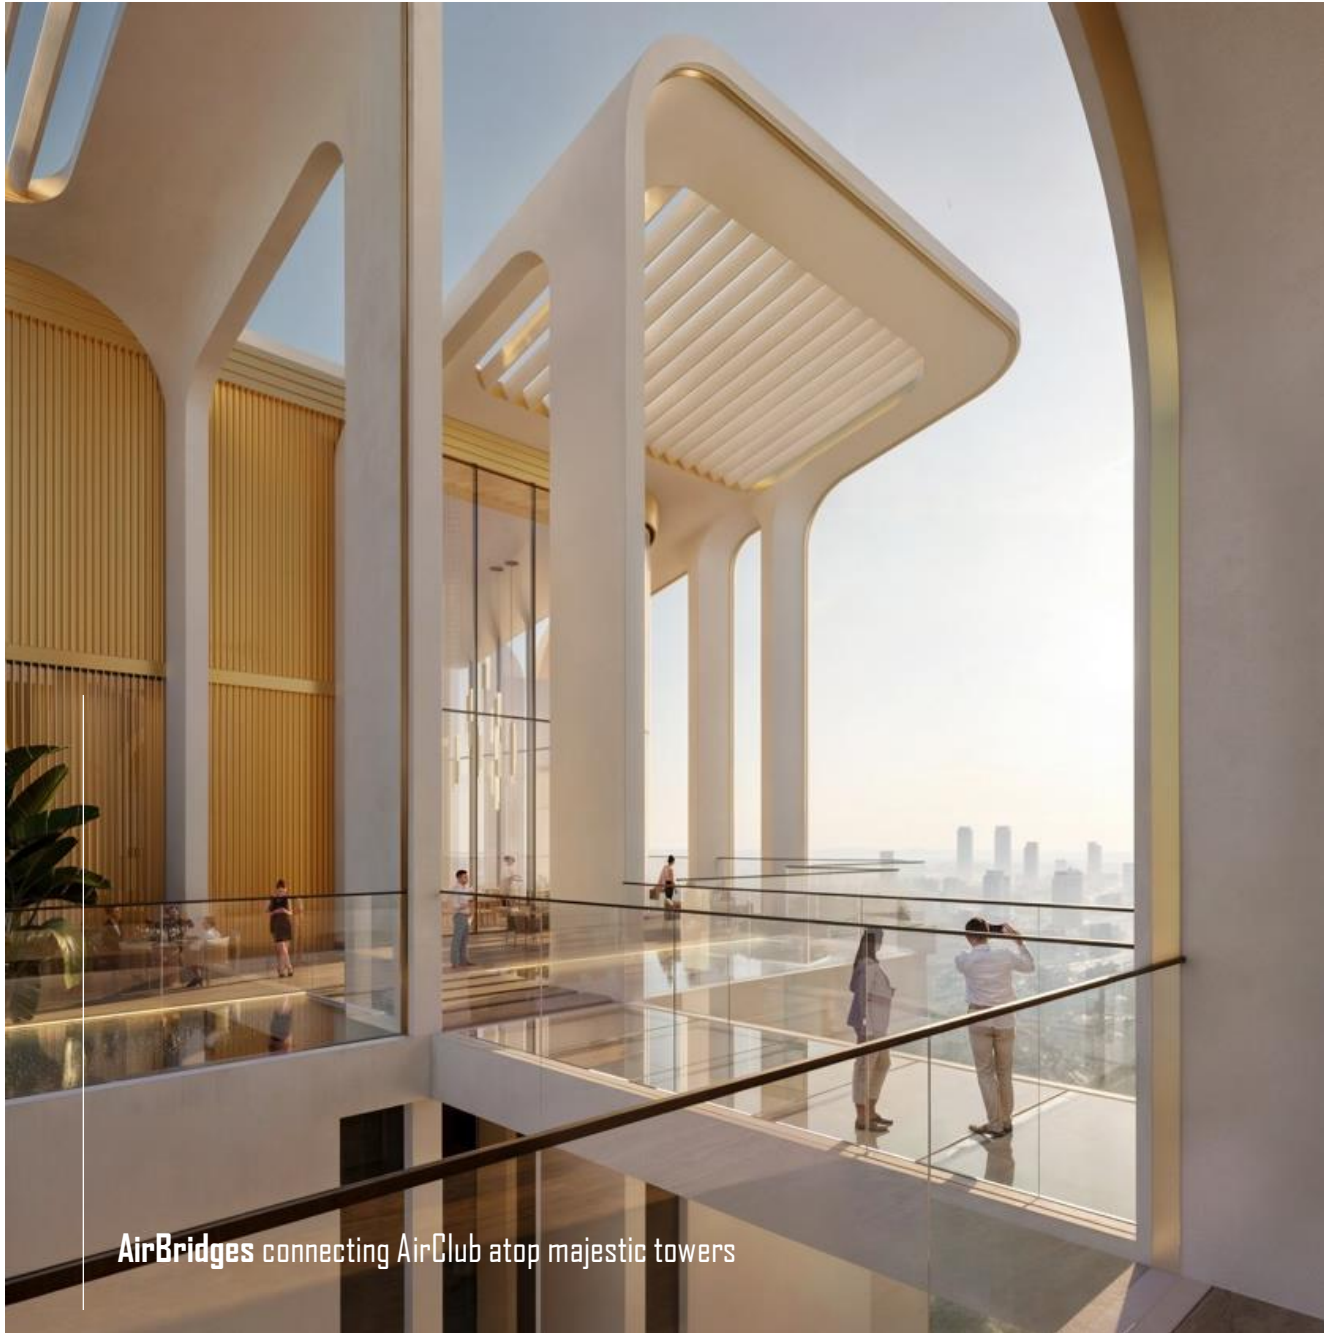

THE CROWNING GLORY

That Is Set To Become
The Beacon Of Luxury,
Adorned By A Waterfall Design

A UNIQUE CONCEPT OF ZONING AND CONNECTIVITY

- The club's program is distributed across the **ground floor** and the **rooftop**
- These are **linked by elevators**.
- Amenities within each tower are **paired based on their nature**:
 - the Spa is linked with the Gym,
 - the Family Zone with the Lagoon Restaurant
 - the Business Club with both the bar and Executive Lounge.

AirBridges connecting AirClub atop majestic towers

~1,25,000 SFT
Of Club Amenities

Connected Through
A Glass **AirBridge**

Making It **The Largest Interconnected Sky
Experience**
In Gurugram

STATE-OF-THE-ART SPORTS CLUB