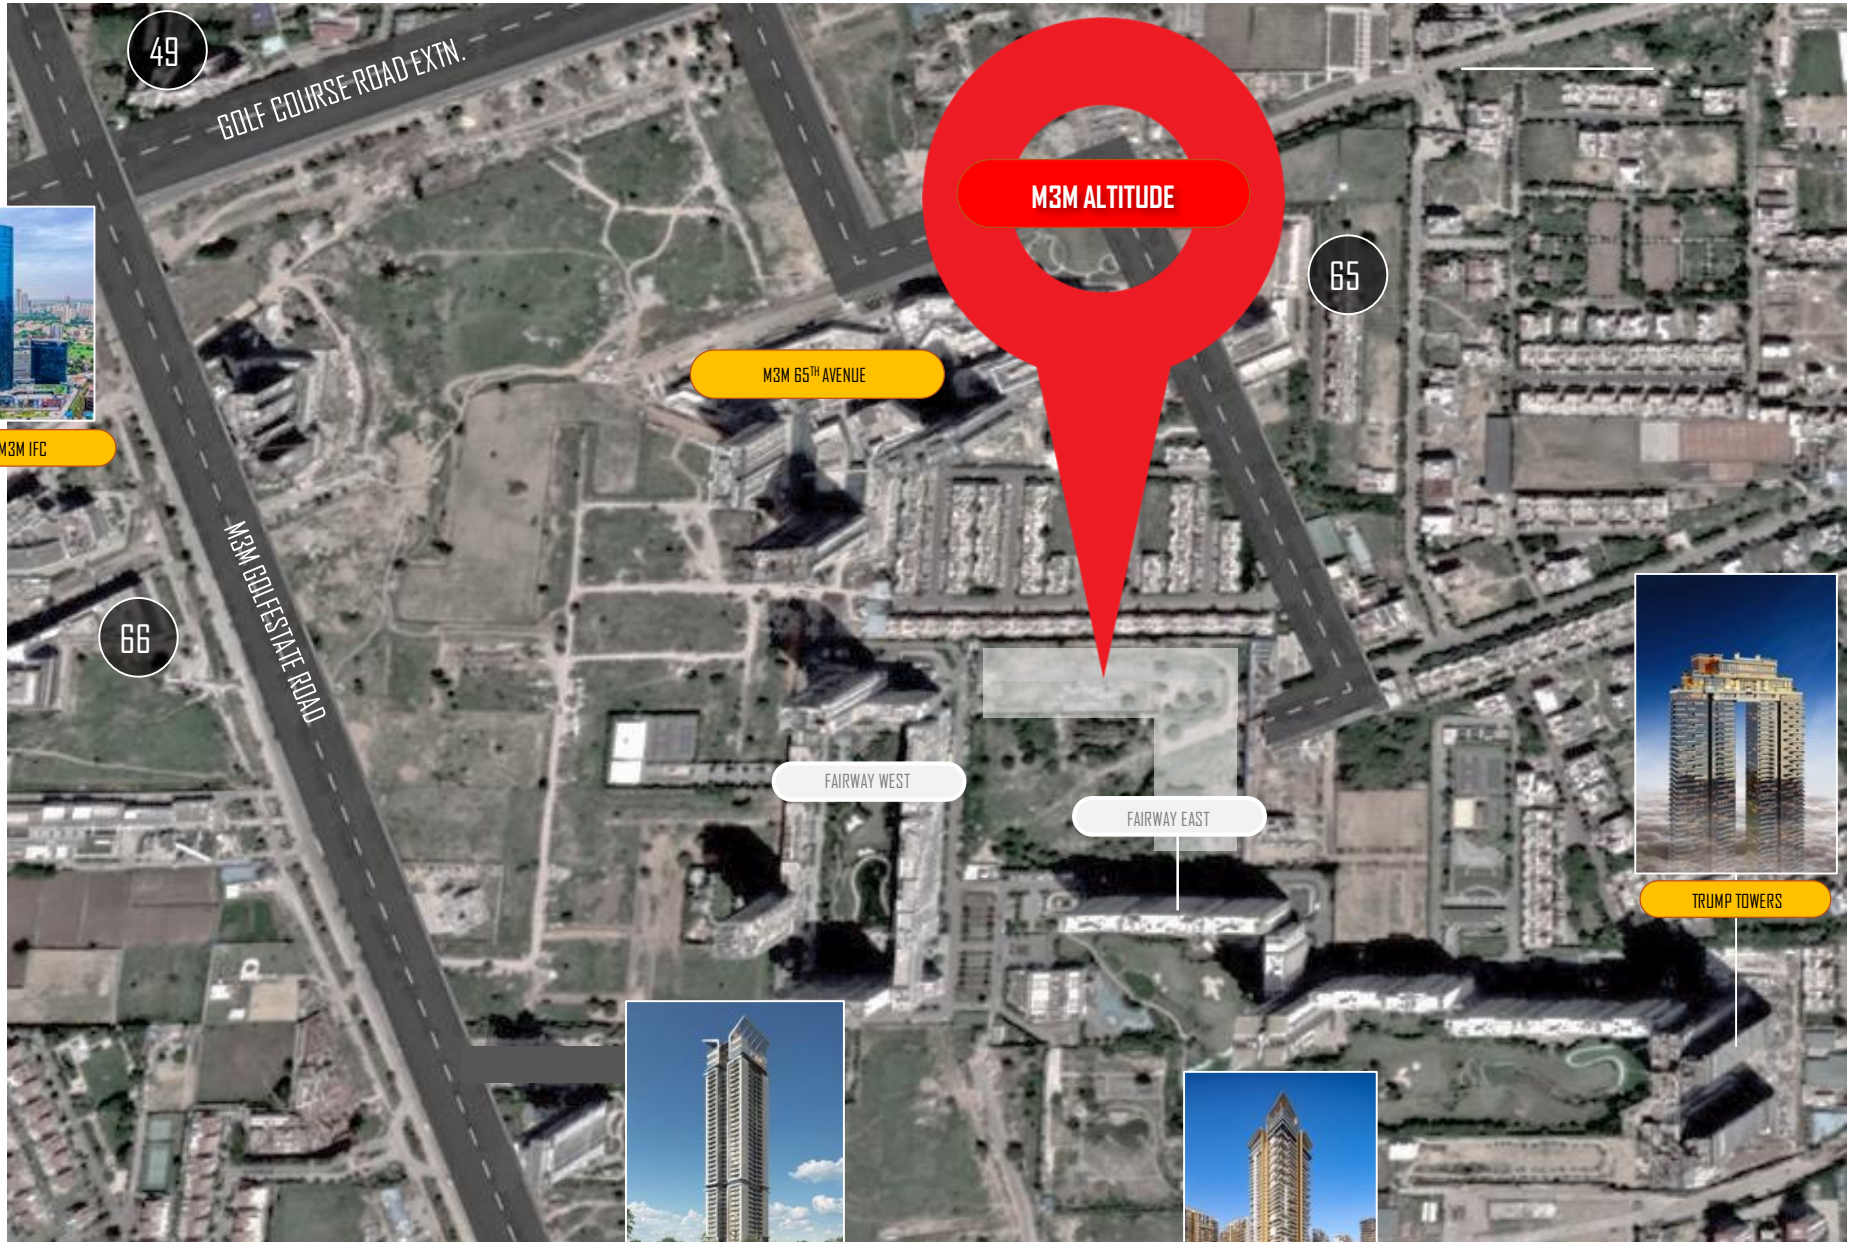

ICONIC LOCATION: OF THIS SUPER LUXURY ICON

Right next to the Golf Course
Road Extn.,

Proximity of iconic luxury
projects: **Trump Towers,**
M3M Golfestate and the likes.

International Schools Uber
Retail
Gastronomic delights

M3M IFC

M3M ALTITUDE

M3M 65TH AVENUE

66

65

FAIRWAY WEST

FAIRWAY EAST

TRUMP TOWERS

M3M LATITUDE

M3M ST. ANDREWS

M&M
ALTITUDE

GOLF COURSE
ROAD EXTN
ACCESS

SPORTS ARENA

VIP CLUB
GOLF CART
ACCESS

SPORTS ARENA

FAIRWAY
WEST

ELEVATE CLUB
ACCESS

SPORTS ARENA

TEMPLE

FAIRWAY EAST

TRUMP
TOWERS

POLO SUITES

ST. ANDREWS

GOLFESTATE
ROAD ACCESS